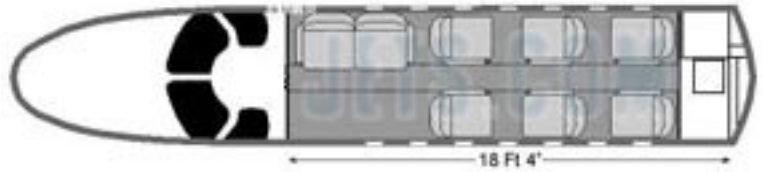

AIR PASS™
Unlimited Aircraft Access

The Jet Card That Actually Fits In Your Wallet™

1-866-787-LANE (5263)

Cessna Citation III (N498CS)

Based at CMH (Columbus, OH)

- 8-Passenger Executive Leather Seating
- Pressurized cabin
- 436 Miles Per Hour
- Roomy Cabin Size